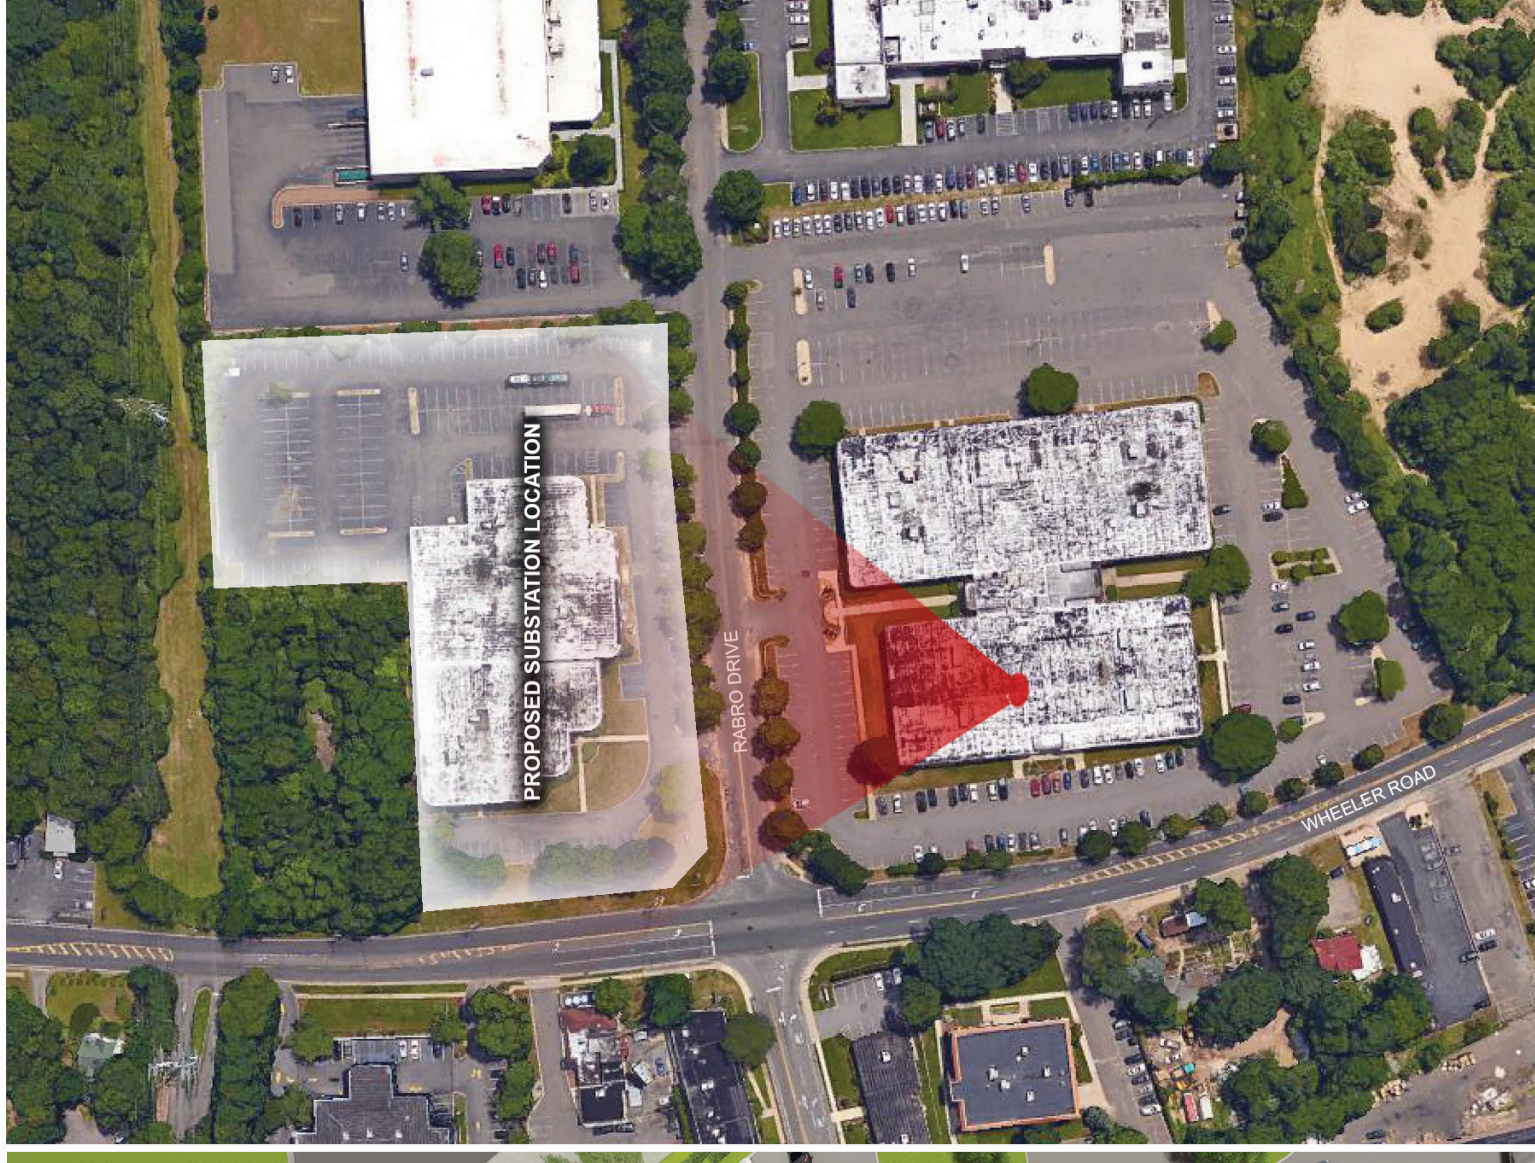

KING'S HIGHWAY SUBSTATION - VISUALIZATIONS

225 RABRO DRIVE, HAUPPAUGE, NY 11788

AERIAL PERSPECTIVE

PROJECT #01315.0515

PSEG LONG ISLAND
We make things work for you.